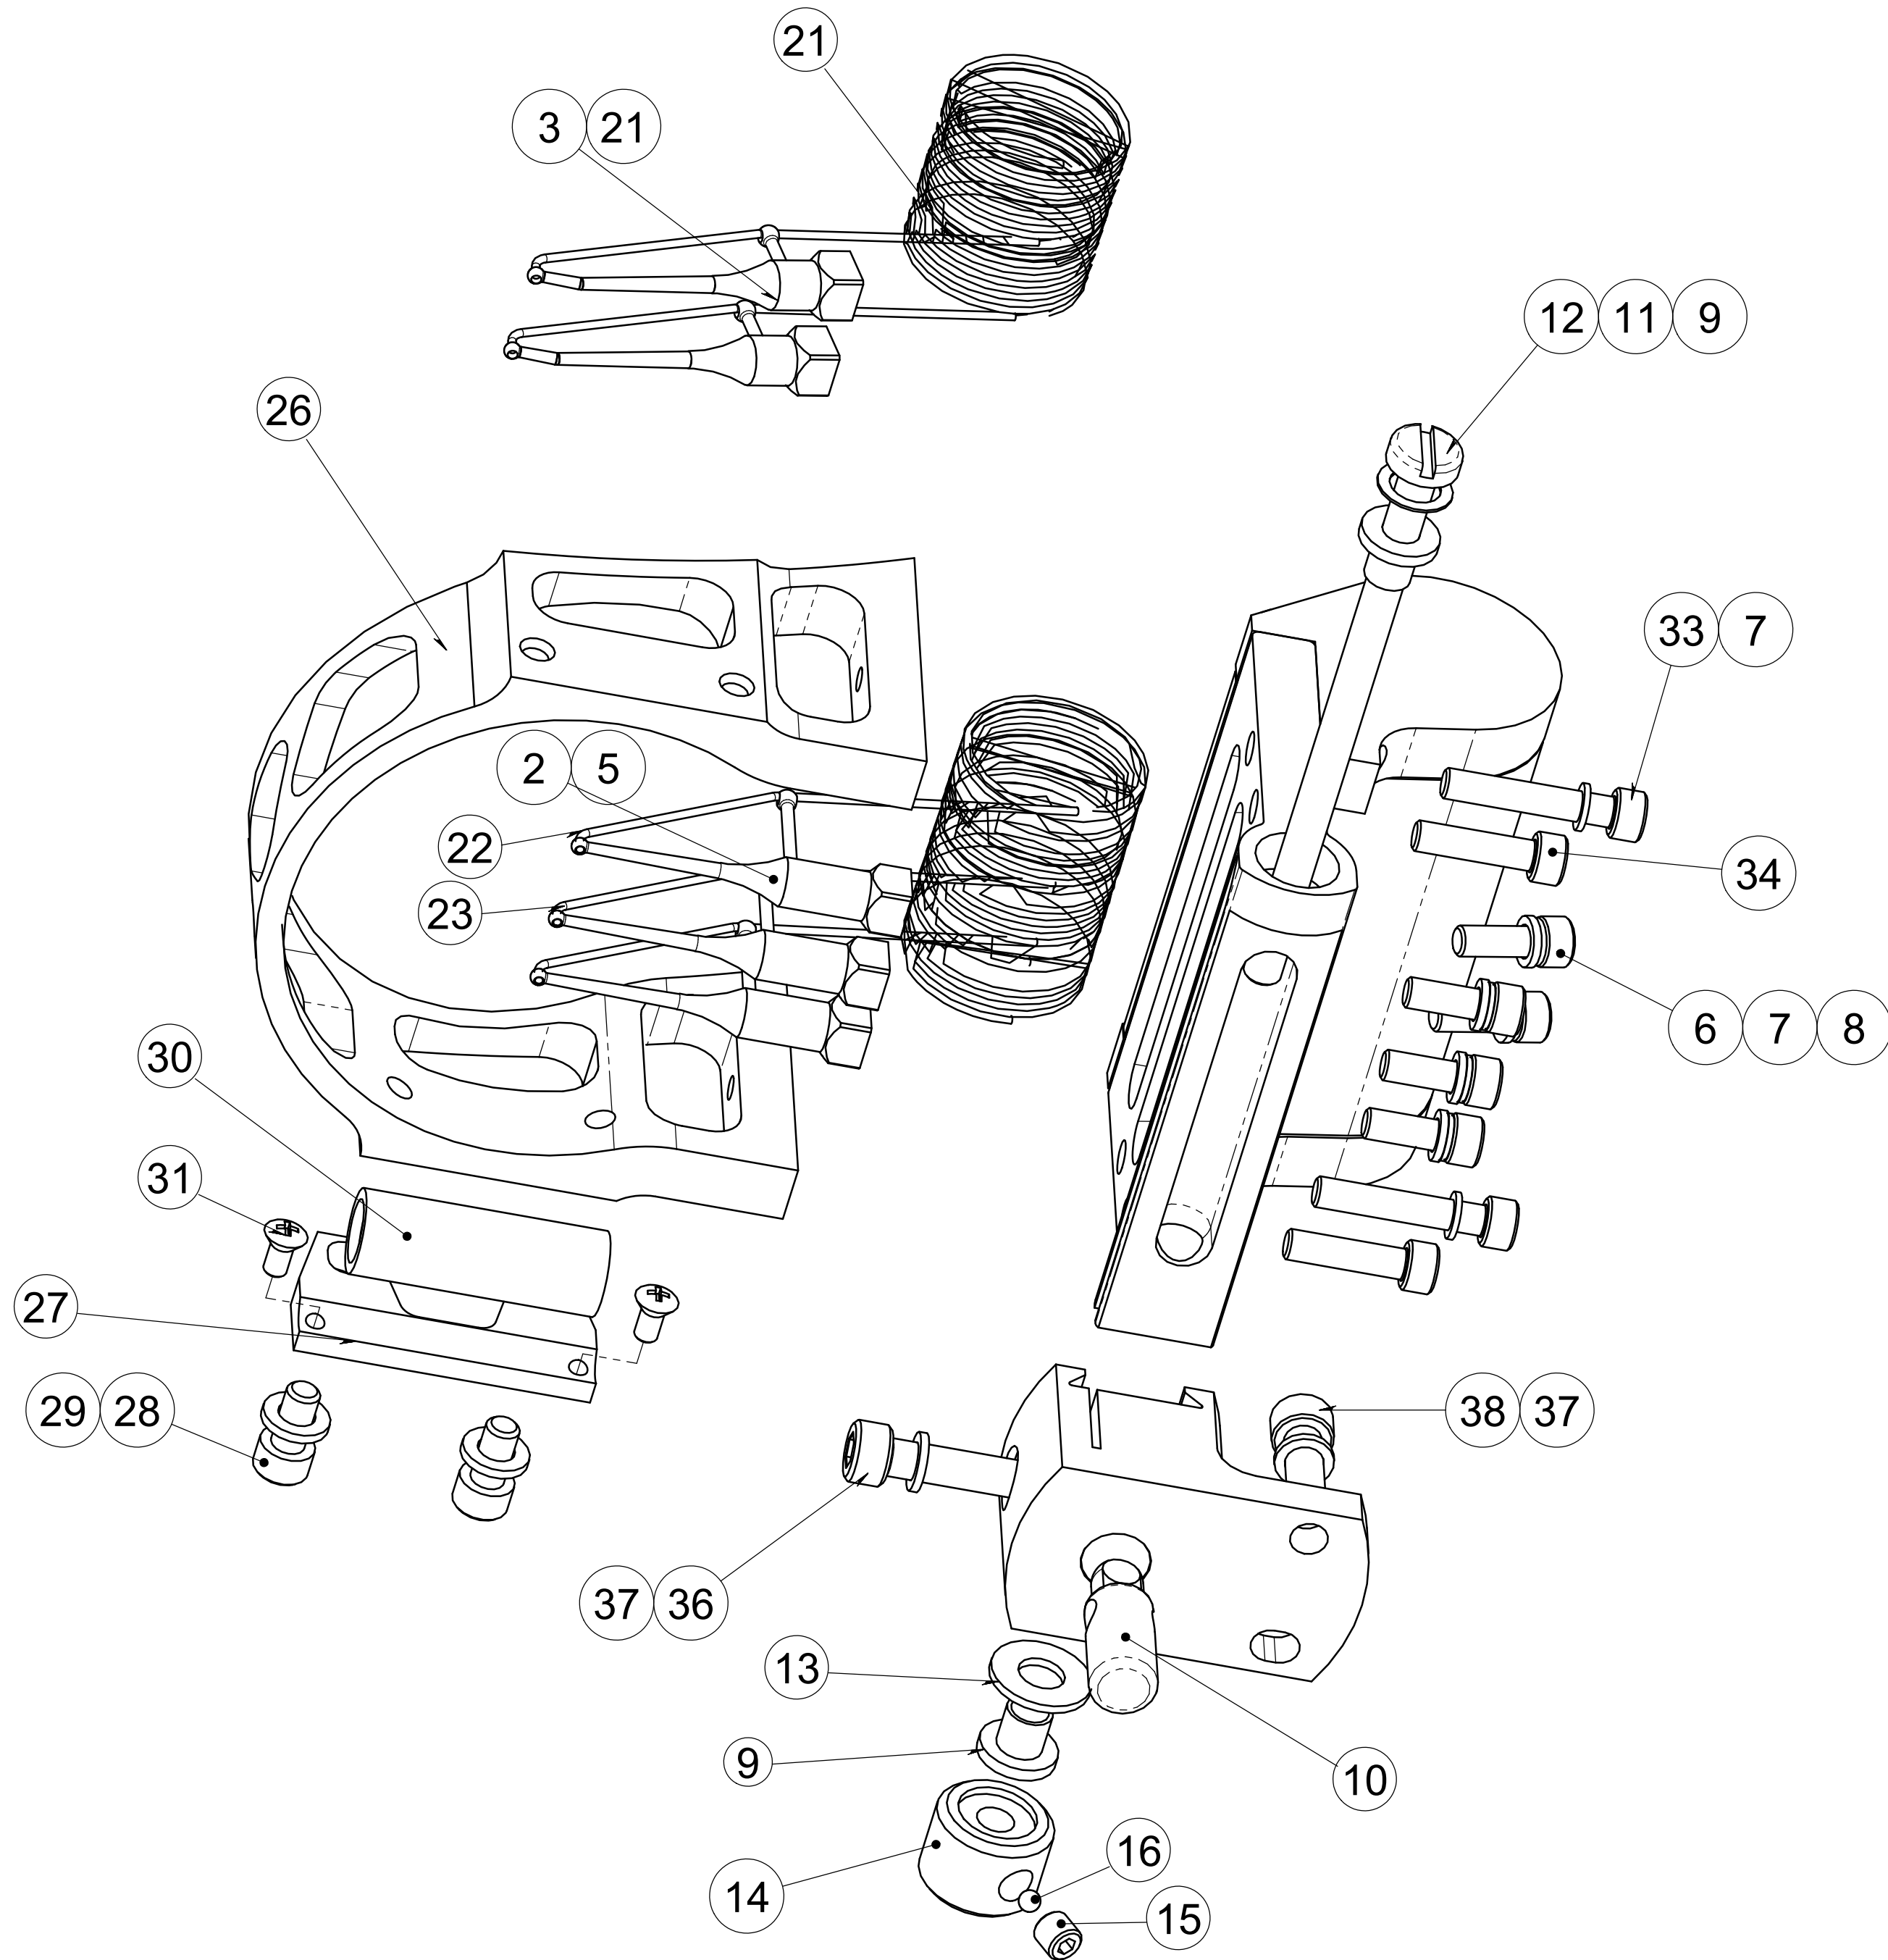

***C-561 Sure Loc Sidewinder***

ITEM NO.	PART NUMBER	DESCRIPTION	QTY.
1	80542	Slide, Windage Carriage (Hunt)	1
2	80543	Block, Split	2
3	70212	SHCS 6-32 X 1/2	2
4	70367	FW .309 x .150 x .032 Delrin AF	2
5	70350	PHMS 6-32 x 2 SS	1
6	70378	1/8 x 1/4 .012 Wire Compression Spring	1
7	70354	Ball .157 Chrome Steel	1
8	70377	FW .308 x .133 x .032 Nylon White	3
9	80560	Knob, Knurled (See Note 1)	2
10	80555		1
11	80544	Clamp, Windage (Hunt)	1
12	70365	SS 6-32 x 3/4 Plated	1
13	80550	Mounting Block, Dovetail	1
14	50978	Knob	1
15	70178	Plastic Dowel, 3/16 x 1/4	1
16	70385	FHCS 10-24 x 3/4	2

Note 1: The 80560 knob on the top of the clamp is a sub assembly containing the 70365 and a set screw. Please let us know which one you need. The one on the top or the one on the windage adjustment.

ITEM NO.	PART NUMBER	DESCRIPTION	QTY.
6	70172	SHCS 4-40 X 5/16	7
7	70022	LW #4 Hi-Collar	9
17	50948	Spool Holder, Left	1
18	50949	Spool Holder, Right	1
19	70206	O-Ring, Parker #2-014, Buna N, 70 D.	2
20	50885	Fiber Spool	1
24	50951	Cover, Fiber	1
25	50952BLK	Holder, Cover	2
33	70242	SHCS 4-40 X 5/8	2

ITEM NO.	PART NUMBER	DESCRIPTION	QTY.
2	50812	Pin, Extended Sidewinder	3
3	50810	Pin, Short Sidewinder	2
5	50813	Fiber Guide, Sidewinder, Long	3
6	70172	SHCS 4-40 X 5/16	7
7	70022	LW #4 Hi-Collar	9
8	70279	FW .187 x .125 x .031 Brass (Blk)	5
9	50685	Bushing	2
10	50686	Pawl	1
11	70105	WW .280 x .192 x .010	1
12	70256	PHMS 6-32 x 2 1/2 SS	1
13	70019	.375 x .174 x .032 FW BRASS, BLACK	1
14	50693	Knob, Knurled	1
15	70223	SSS 6-32 x 1/8 SS	1
16	70049	Ball, 2MM Acetate	1
21	50677R	Formed Fiber, Red	2
22	50677G	Formed Fiber, Green	2
23	50677Y	Formed Fiber, Yellow	1
26	80520	Sight Guard	1
27	80500	Holder, Level	1
28	70370	SHCS 5-40 x 1/4 SS	2
29	70361	FW .250 x .140 x .036 Nickel	2
30	70293	8mm x 23mm level yellow 2 lines	1
31	70363	2-56 x 1/8 Oval Head Phillips	2
33	70242	SHCS 4-40 X 5/8	2
34	70139	4-40 X 7/16" SHCS	2
36	70244	SHCS 6-32 X 3/4	1
37	70264	LW #6 Hi-Collar	3
38	70235	SHCS 6-32 X 3/8	2