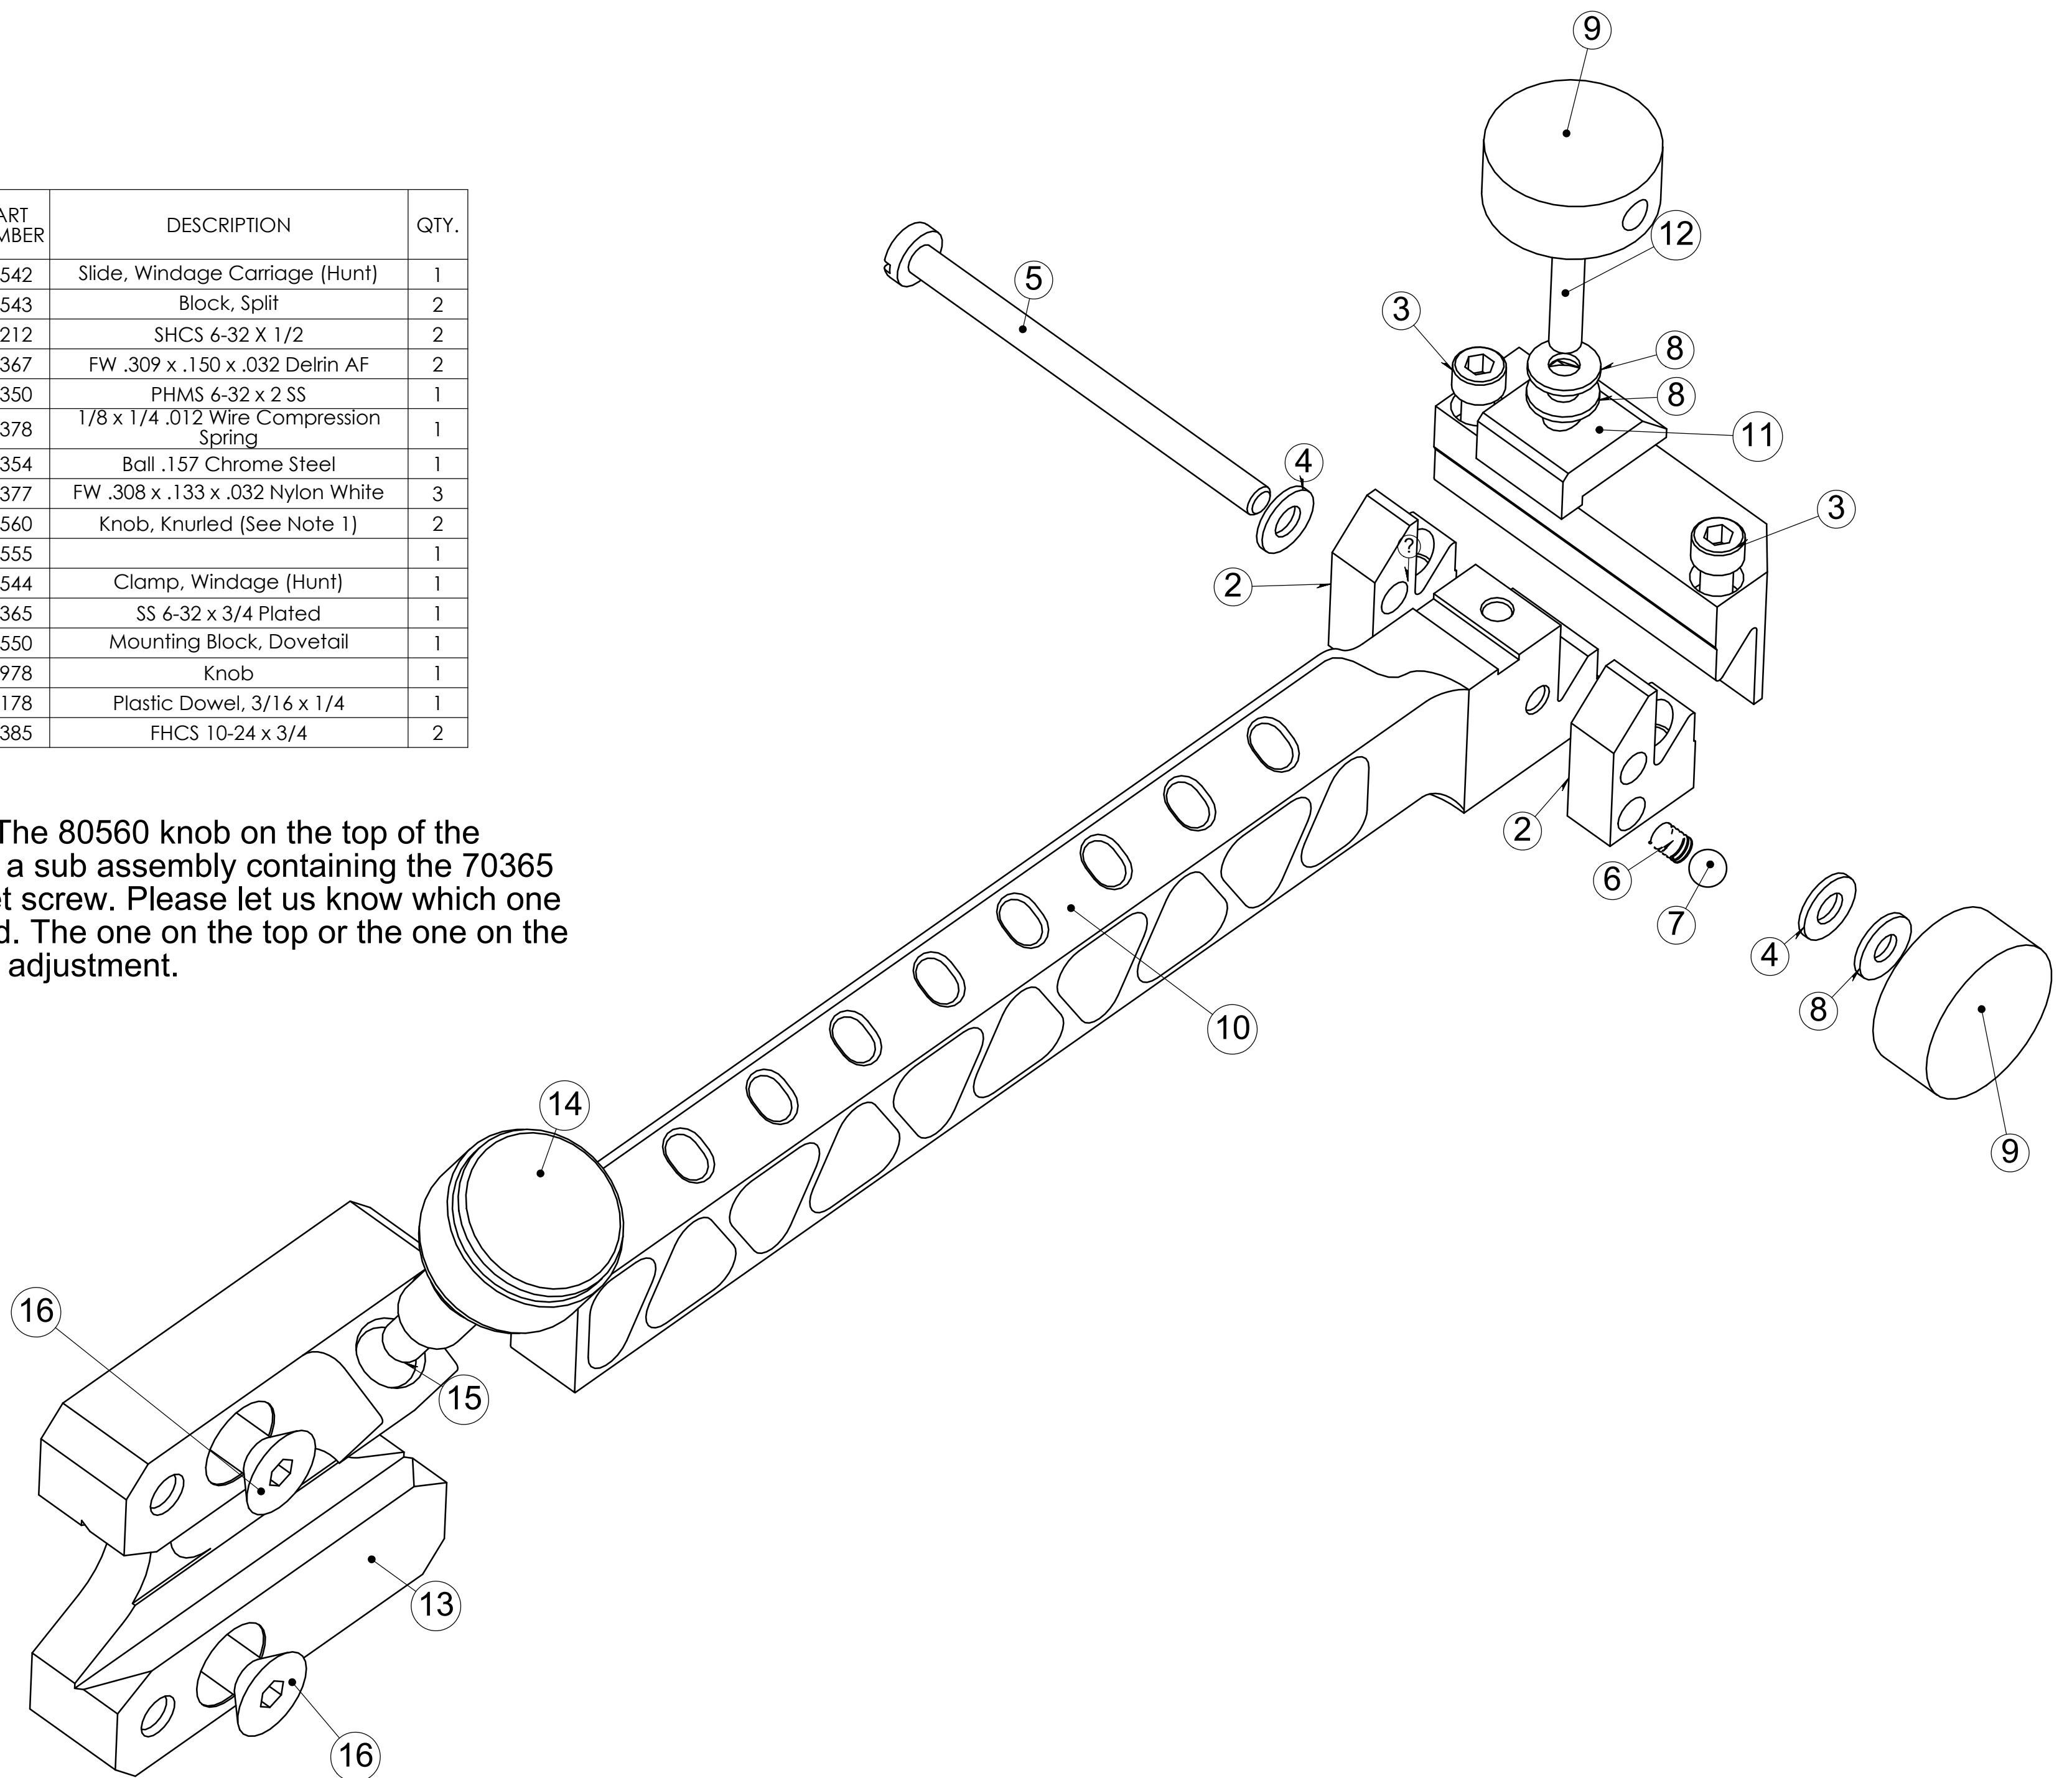

***C-561 Sure Loc Sidewinder***

ITEM NO.	PART NUMBER	DESCRIPTION	QTY.
1	80542	Slide, Windage Carriage (Hunt)	1
2	80543	Block, Split	2
3	70212	SHCS 6-32 X 1/2	2
4	70367	FW .309 x .150 x .032 Delrin AF	2
5	70350	PHMS 6-32 x 2 SS	1
6	70378	1/8 x 1/4 .012 Wire Compression Spring	1
7	70354	Ball .157 Chrome Steel	1
8	70377	FW .308 x .133 x .032 Nylon White	3
9	80560	Knob, Knurled (See Note 1)	2
10	80555		1
11	80544	Clamp, Windage (Hunt)	1
12	70365	SS 6-32 x 3/4 Plated	1
13	80550	Mounting Block, Dovetail	1
14	50978	Knob	1
15	70178	Plastic Dowel, 3/16 x 1/4	1
16	70385	FHCS 10-24 x 3/4	2

Note 1: The 80560 knob on the top of the clamp is a sub assembly containing the 70365 and a set screw. Please let us know which one you need. The one on the top or the one on the windage adjustment.

ITEM NO.	PART NUMBER	DESCRIPTION	QTY.
6	70172	SHCS 4-40 X 5/16	7
7	70022	LW #4 Hi-Collar	9
17	50948	Spool Holder, Left	1
18	50949	Spool Holder, Right	1
19	70206	O-Ring, Parker #2-014, Buna N, 70 D.	2
20	50885	Fiber Spool	1
24	50951	Cover, Fiber	1
25	50952BLK	Holder, Cover	2
33	70242	SHCS 4-40 X 5/8	2

ITEM NO.	PART NUMBER	DESCRIPTION	QTY.
2	50812	Pin, Extended Sidewinder	3
3	50810	Pin, Short Sidewinder	2
5	50813	Fiber Guide, Sidewinder, Long	3
6	70172	SHCS 4-40 X 5/16	7
7	70022	LW #4 Hi-Collar	9
8	70279	FW .187 x .125 x .031 Brass (Blk)	5
9	50685	Bushing	2
10	50686	Pawl	1
11	70105	WW .280 x .192 x .010	1
12	70256	PHMS 6-32 x 2 1/2 SS	1
13	70019	.375 x .174 x .032 FW BRASS, BLACK	1
14	50693	Knob, Knurled	1
15	70223	SSS 6-32 x 1/8 SS	1
16	70049	Ball, 2MM Acetate	1
21	50677R	Formed Fiber, Red	2
22	50677G	Formed Fiber, Green	2
23	50677Y	Formed Fiber, Yellow	1
26	80520	Sight Guard	1
27	80500	Holder, Level	1
28	70370	SHCS 5-40 x 1/4 SS	2
29	70361	FW .250 x .140 x .036 Nickel	2
30	70293	8mm x 23mm level yellow 2 lines	1
31	70363	2-56 x 1/8 Oval Head Phillips	2
33	70242	SHCS 4-40 X 5/8	2
34	70139	4-40 X 7/16" SHCS	2
36	70244	SHCS 6-32 X 3/4	1
37	70264	LW #6 Hi-Collar	3
38	70235	SHCS 6-32 X 3/8	2