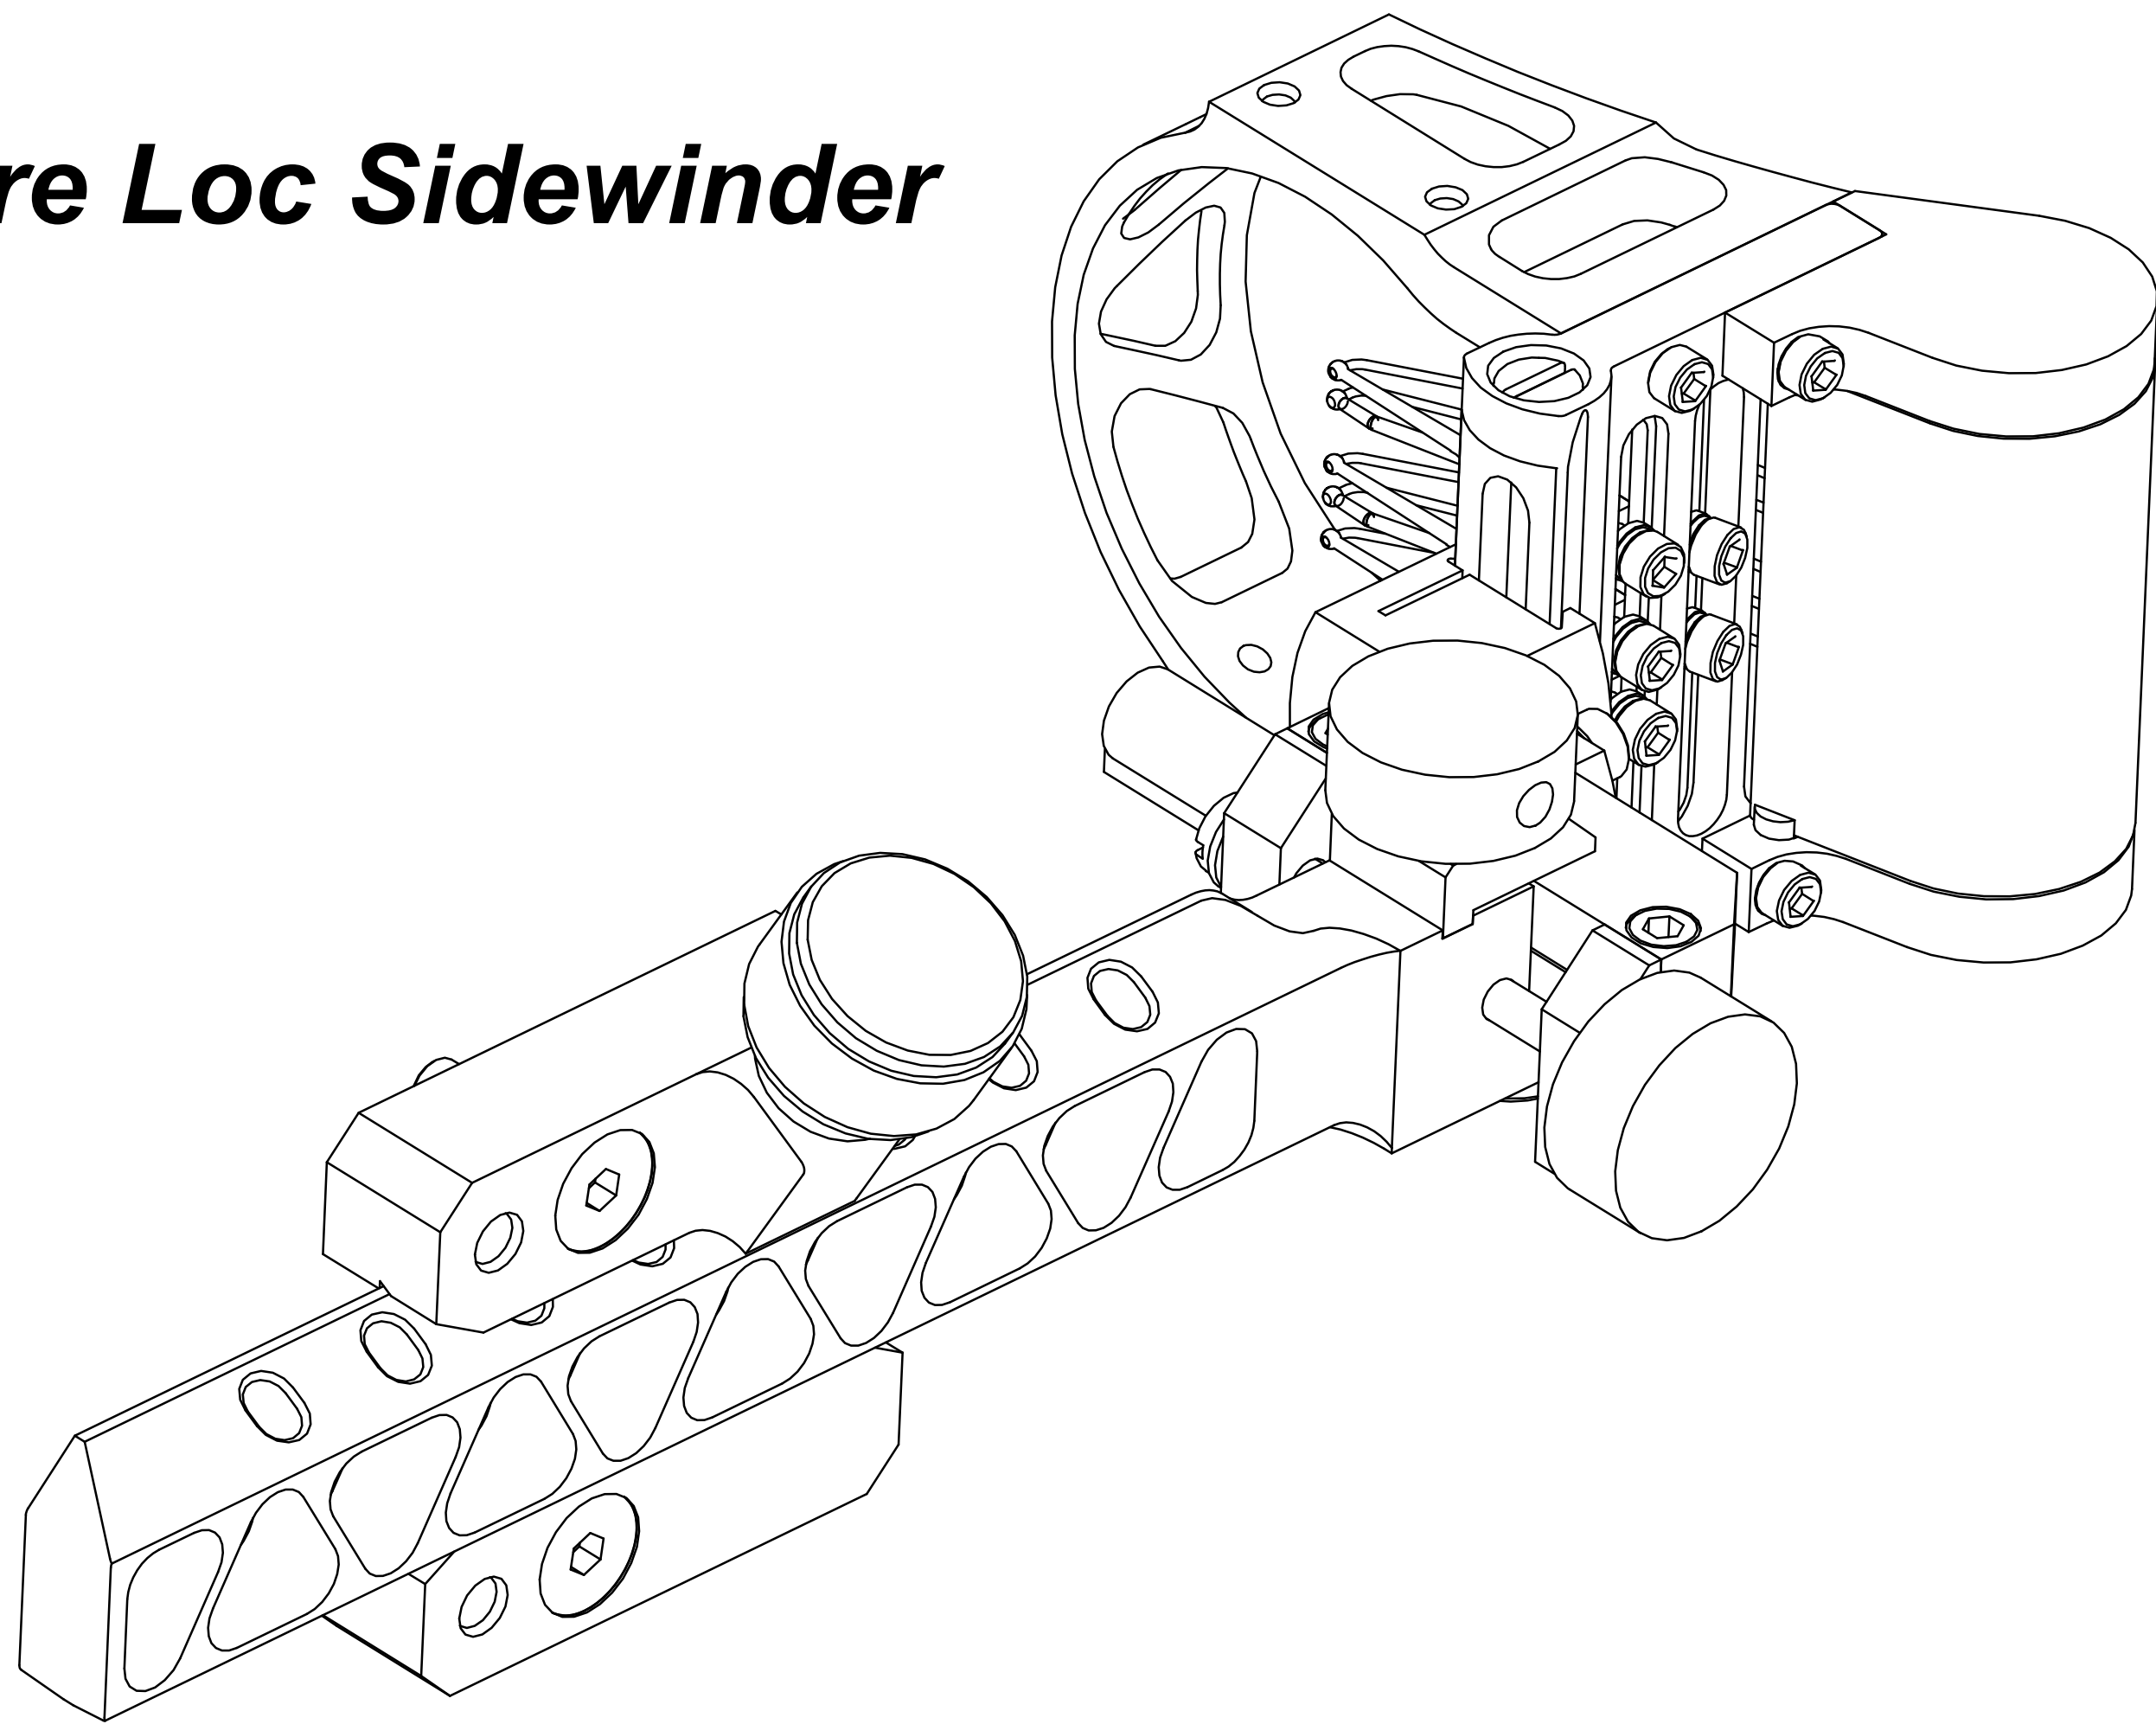

***C-561 Sure Loc Sidewinder***

ITEM NO.	PART NUMBER	DESCRIPTION	QTY.
1	80542	Slide, Windage Carriage (Hunt)	1
2	80543	Block, Split	2
3	70212	SHCS 6-32 X 1/2	2
4	70367	FW .309 x .150 x .032 Delrin AF	2
5	70350	PHMS 6-32 x 2 SS	1
6	70378	1/8 x 1/4 .012 Wire Compression Spring	1
7	70354	Ball .157 Chrome Steel	1
8	70377	FW .308 x .133 x .032 Nylon White	3
9	80560	Knob, Knurled (See Note 1)	2
10	80555		1
11	80544	Clamp, Windage (Hunt)	1
12	70365	SS 6-32 x 3/4 Plated	1
13	80550	Mounting Block, Dovetail	1
14	50978	Knob	1
15	70178	Plastic Dowel, 3/16 x 1/4	1
16	70385	FHCS 10-24 x 3/4	2

Note 1: The 80560 knob on the top of the clamp is a sub assembly containing the 70365 and a set screw. Please let us know which one you need. The one on the top or the one on the windage adjustment.

ITEM NO.	PART NUMBER	DESCRIPTION	QTY.
6	70172	SHCS 4-40 X 5/16	7
7	70022	LW #4 Hi-Collar	9
17	50948	Spool Holder, Left	1
18	50949	Spool Holder, Right	1
19	70206	O-Ring, Parker #2-014, Buna N, 70 D.	2
20	50885	Fiber Spool	1
24	50951	Cover, Fiber	1
25	50952BLK	Holder, Cover	2
33	70242	SHCS 4-40 X 5/8	2

ITEM NO.	PART NUMBER	DESCRIPTION	QTY.
2	50812	Pin, Extended Sidewinder	3
3	50810	Pin, Short Sidewinder	2
5	50813	Fiber Guide, Sidewinder, Long	3
6	70172	SHCS 4-40 X 5/16	7
7	70022	LW #4 Hi-Collar	9
8	70279	FW .187 x .125 x .031 Brass (Blk)	5
9	50685	Bushing	2
10	50686	Pawl	1
11	70105	WW .280 x .192 x .010	1
12	70256	PHMS 6-32 x 2 1/2 SS	1
13	70019	.375 x .174 x .032 FW BRASS, BLACK	1
14	50693	Knob, Knurled	1
15	70223	SSS 6-32 x 1/8 SS	1
16	70049	Ball, 2MM Acetate	1
21	50677R	Formed Fiber, Red	2
22	50677G	Formed Fiber, Green	2
23	50677Y	Formed Fiber, Yellow	1
26	80520	Sight Guard	1
27	80500	Holder, Level	1
28	70370	SHCS 5-40 x 1/4 SS	2
29	70361	FW .250 x .140 x .036 Nickel	2
30	70293	8mm x 23mm level yellow 2 lines	1
31	70363	2-56 x 1/8 Oval Head Phillips	2
33	70242	SHCS 4-40 X 5/8	2
34	70139	4-40 X 7/16" SHCS	2
36	70244	SHCS 6-32 X 3/4	1
37	70264	LW #6 Hi-Collar	3
38	70235	SHCS 6-32 X 3/8	2