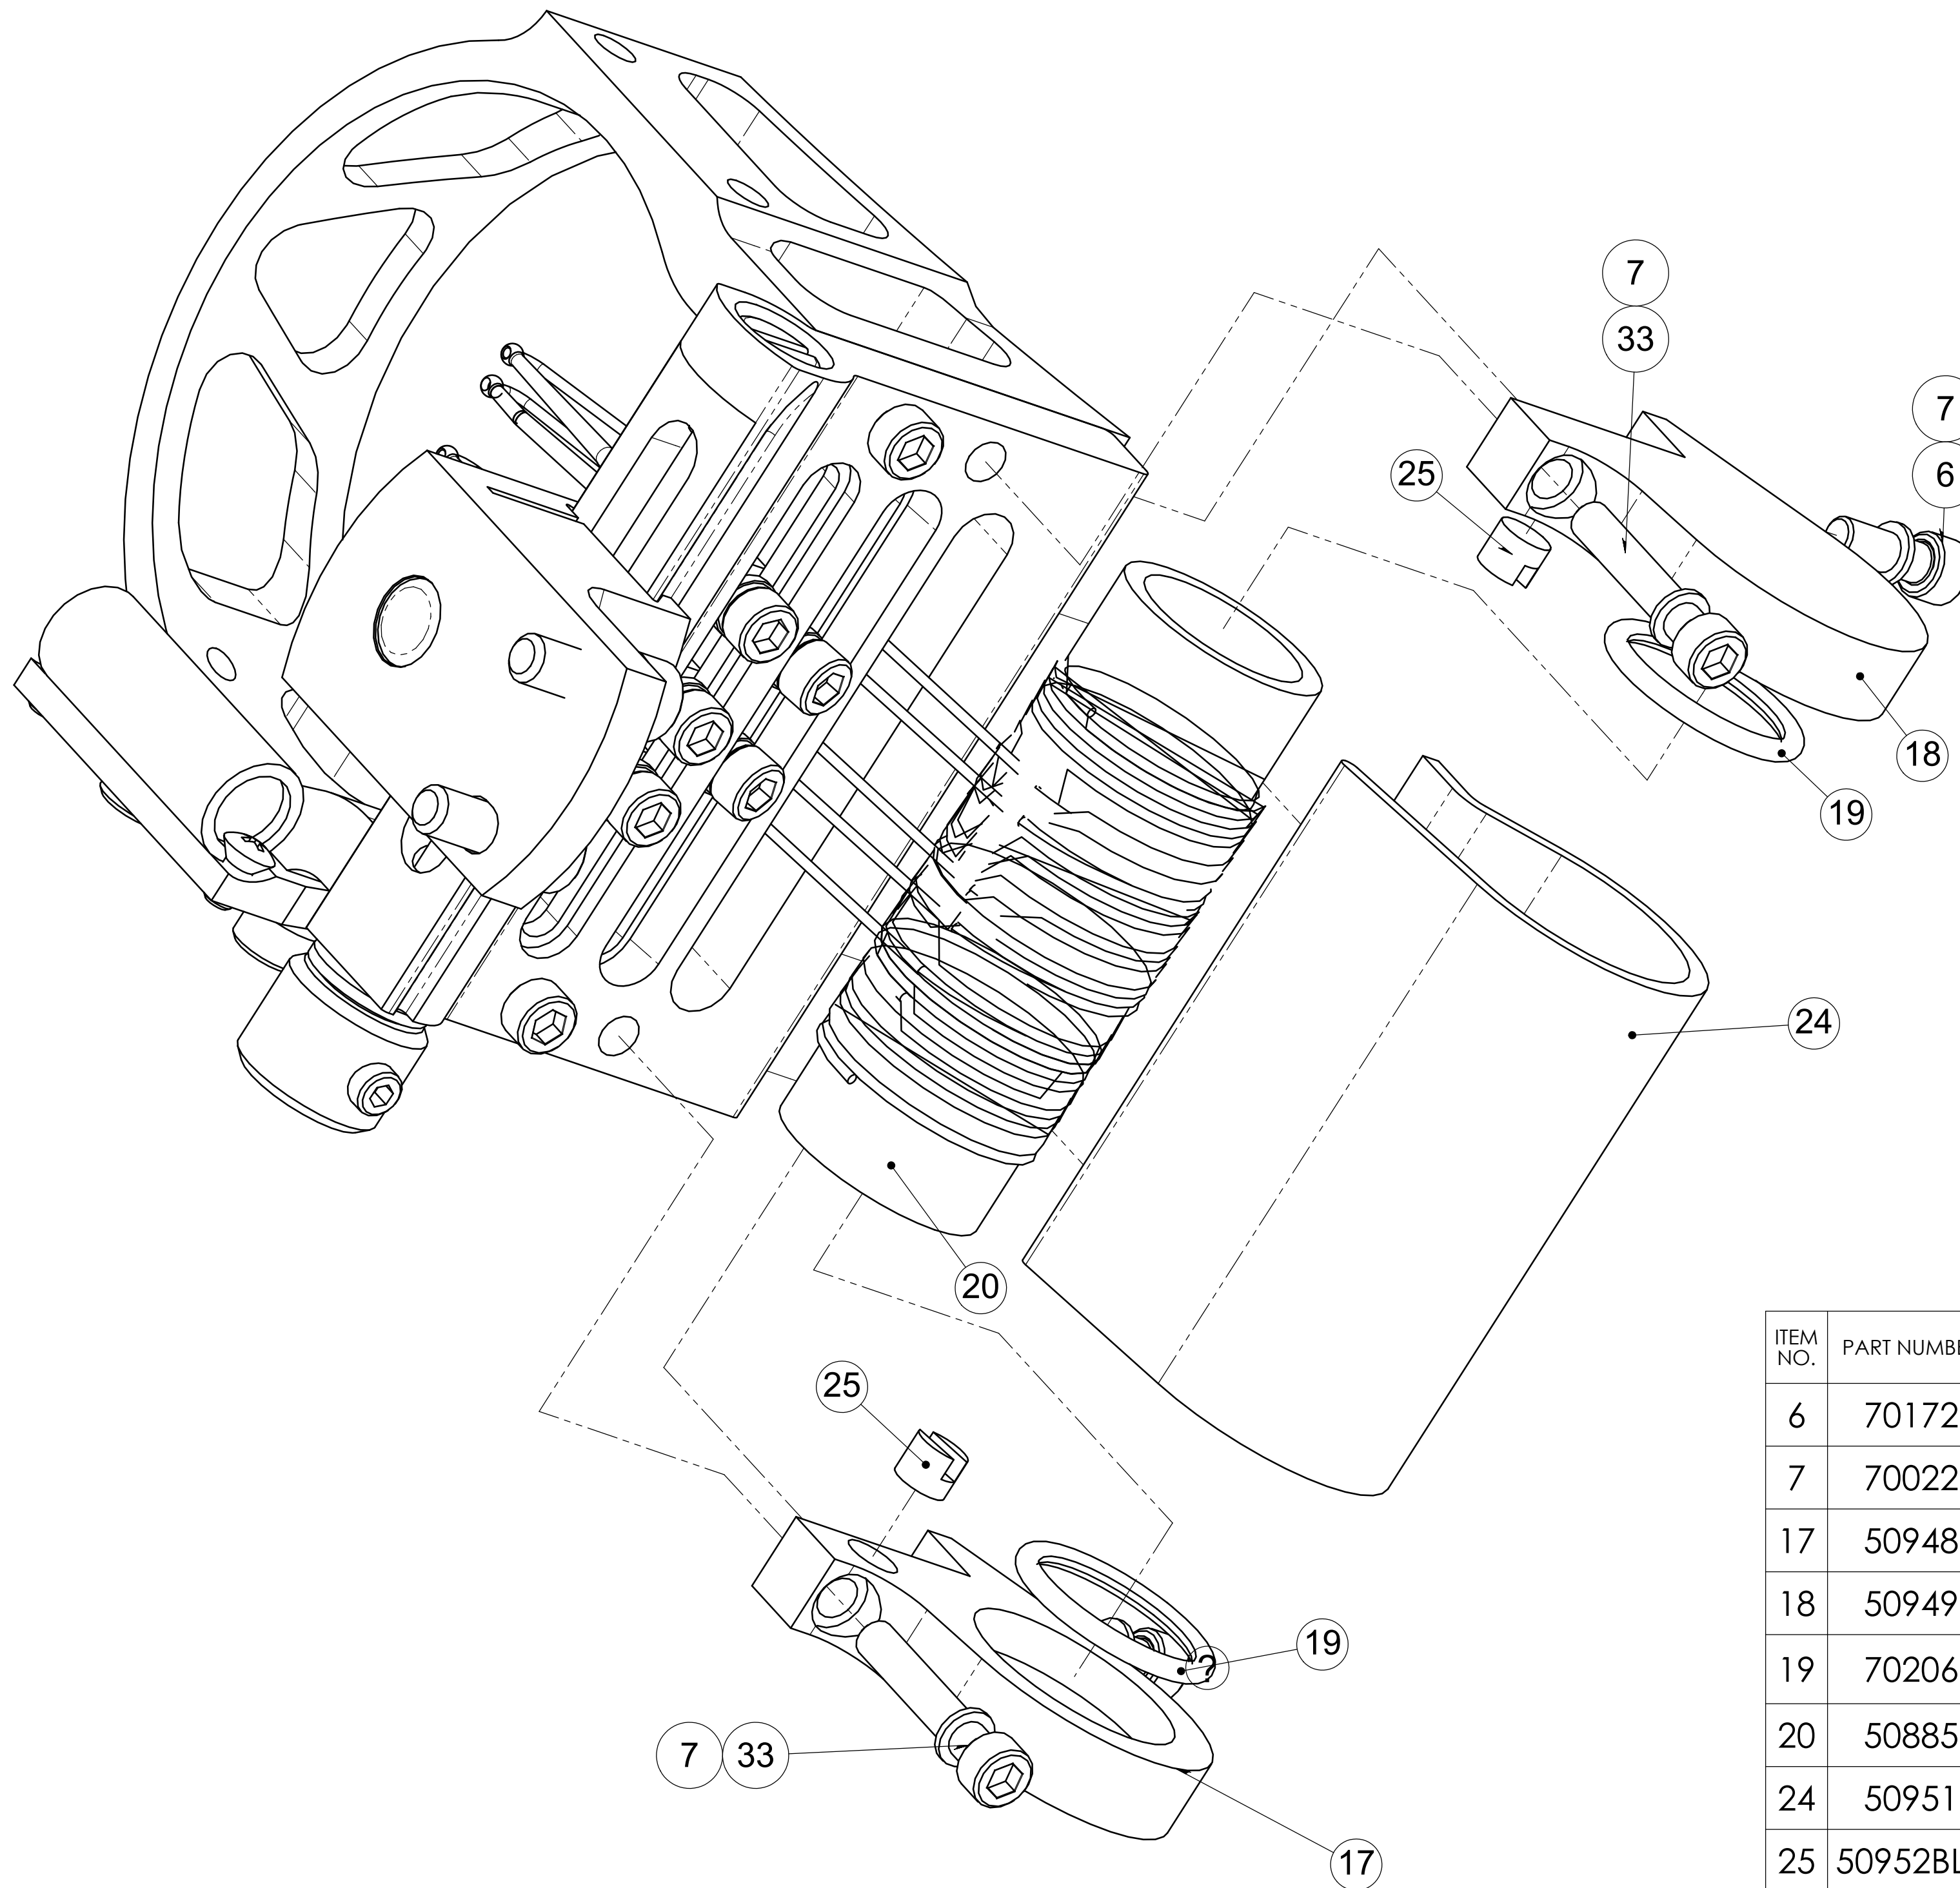

***C-561 Sure Loc Sidewinder***

ITEM NO.	PART NUMBER	DESCRIPTION	QTY.
1	80542	Slide, Windage Carriage (Hunt)	1
2	80543	Block, Split	2
3	70212	SHCS 6-32 X 1/2	2
4	70367	FW .309 x .150 x .032 Delrin AF	2
5	70350	PHMS 6-32 x 2 SS	1
6	70378	1/8 x 1/4 .012 Wire Compression Spring	1
7	70354	Ball .157 Chrome Steel	1
8	70377	FW .308 x .133 x .032 Nylon White	3
9	80560	Knob, Knurled (See Note 1)	2
10	80555		1
11	80544	Clamp, Windage (Hunt)	1
12	70365	SS 6-32 x 3/4 Plated	1
13	80550	Mounting Block, Dovetail	1
14	50978	Knob	1
15	70178	Plastic Dowel, 3/16 x 1/4	1
16	70385	FHCS 10-24 x 3/4	2

Note 1: The 80560 knob on the top of the clamp is a sub assembly containing the 70365 and a set screw. Please let us know which one you need. The one on the top or the one on the windage adjustment.

ITEM NO.	PART NUMBER	DESCRIPTION	QTY.
6	70172	SHCS 4-40 X 5/16	7
7	70022	LW #4 Hi-Collar	9
17	50948	Spool Holder, Left	1
18	50949	Spool Holder, Right	1
19	70206	O-Ring, Parker #2-014, Buna N, 70 D.	2
20	50885	Fiber Spool	1
24	50951	Cover, Fiber	1
25	50952BLK	Holder, Cover	2
33	70242	SHCS 4-40 X 5/8	2

ITEM NO.	PART NUMBER	DESCRIPTION	QTY.
2	50812	Pin, Extended Sidewinder	3
3	50810	Pin, Short Sidewinder	2
5	50813	Fiber Guide, Sidewinder, Long	3
6	70172	SHCS 4-40 X 5/16	7
7	70022	LW #4 Hi-Collar	9
8	70279	FW .187 x .125 x .031 Brass (Blk)	5
9	50685	Bushing	2
10	50686	Pawl	1
11	70105	WW .280 x .192 x .010	1
12	70256	PHMS 6-32 x 2 1/2 SS	1
13	70019	.375 x .174 x .032 FW BRASS, BLACK	1
14	50693	Knob, Knurled	1
15	70223	SSS 6-32 x 1/8 SS	1
16	70049	Ball, 2MM Acetate	1
21	50677R	Formed Fiber, Red	2
22	50677G	Formed Fiber, Green	2
23	50677Y	Formed Fiber, Yellow	1
26	80520	Sight Guard	1
27	80500	Holder, Level	1
28	70370	SHCS 5-40 x 1/4 SS	2
29	70361	FW .250 x .140 x .036 Nickel	2
30	70293	8mm x 23mm level yellow 2 lines	1
31	70363	2-56 x 1/8 Oval Head Phillips	2
33	70242	SHCS 4-40 X 5/8	2
34	70139	4-40 X 7/16" SHCS	2
36	70244	SHCS 6-32 X 3/4	1
37	70264	LW #6 Hi-Collar	3
38	70235	SHCS 6-32 X 3/8	2