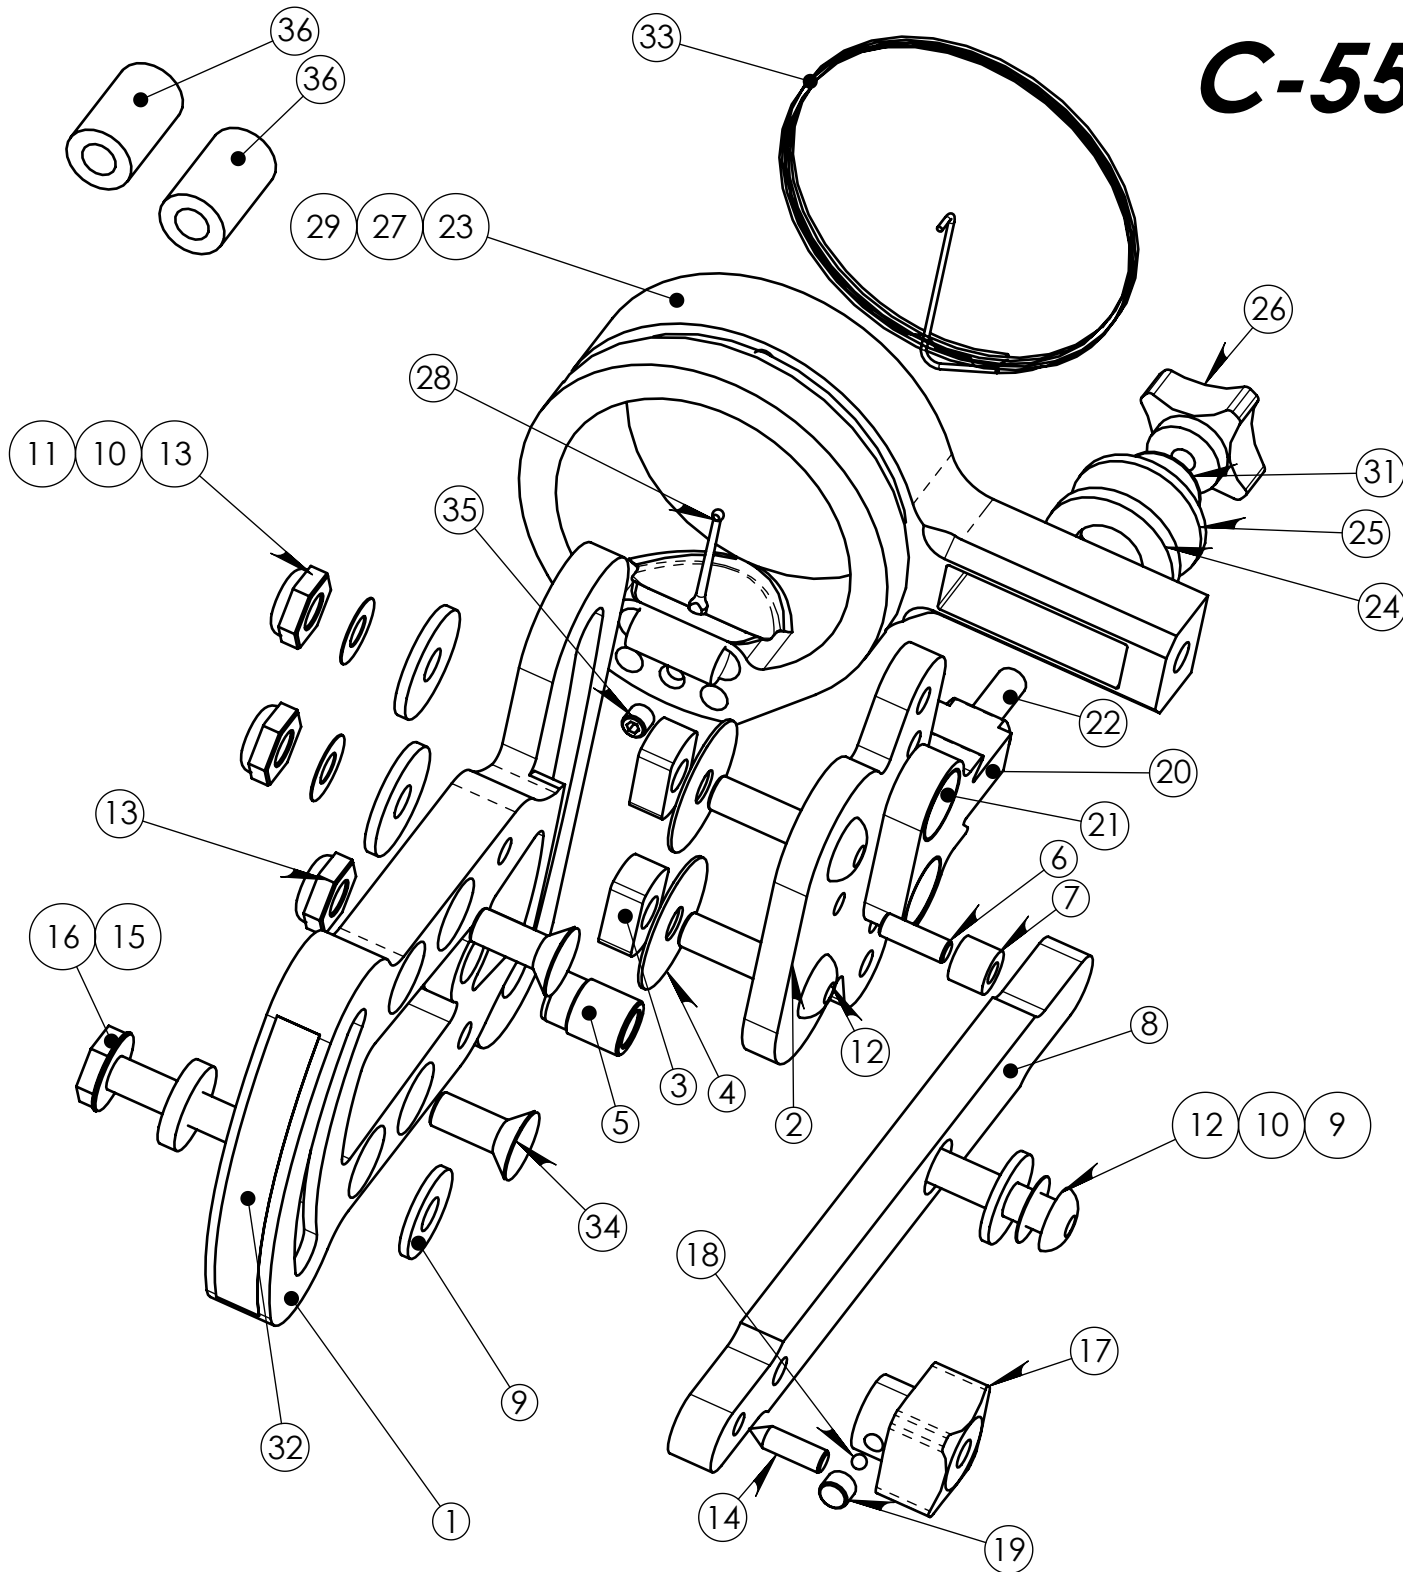

C-557 Easy Slide Extreme

ITEM NO.	PART NUMBER	DESCRIPTION	QTY.
1	50729	Sight Body	1
8	50730	Adjustment Arm	1
2	50731	Moving Plate	1
17	50733	Knob, 4 Star, Left Hand Thread	1
26	50734	Knob, 4 Star	1
23	50739	Scope Body	1
27	50746	Scope Insert, Extreme	1
3	50822	Guide Bushing	2
20	50823	Scope Mount	1
14	50824	Pointer	1
5	50840	Pivot	1
28	50851	Pin, Micro Scope, Long	1
32	50860	1/4 X 2 WHITE VINYL DECAL	1
9	70003	.510 X .193 .050 NYLON FLAT WASHER	2
12	70030	10-240 X 3/4 BHCS	3
18	70049	2MM ACETATE BALL	1
31	70074	WW .437 X .168 X .010	1
21	70101	10-24 X 1/2 FHCS	2
22	70123	8-32 x 5/8 SSS,SS	1
25	70150	FW .750 x .164 x .062 Nylon (blk)	1
16	70181	HWH 10-32 x 7/8LH SCREW	1
15	70190	FW .481 x .184 x .099 Nylon (blk)	1
10	70216	WW .375 X .175 X .007	3
13	70234	10-24 THIN NYLOCK HEX NUT	3
24	70266	.75 X .4 X .090 NYLON WASHER	1
7	70268	.250 X .120 X .200 NYLON SPACER	1
6	70270	1/8 X 3/8 SPIROL CARBON STEEL PIN	1
11	70271	.625 X .187 X .062 NYLON WASHER	2
4	70272	3/4 x .190 x .020 Nylon Flat Washer	2
19	70275	8-32 X 1/8 SSS	1
29	70294	6MM X 15 MM LEVEL VIAL	1
33	N/A	Formed Green Fiber	1
34	70102	FHCS 10-24 X 5/8	2
35	70223	SSS 6-32 x 1/8 SS	1
36	70269	QUIVER MOUNT SPACER	2