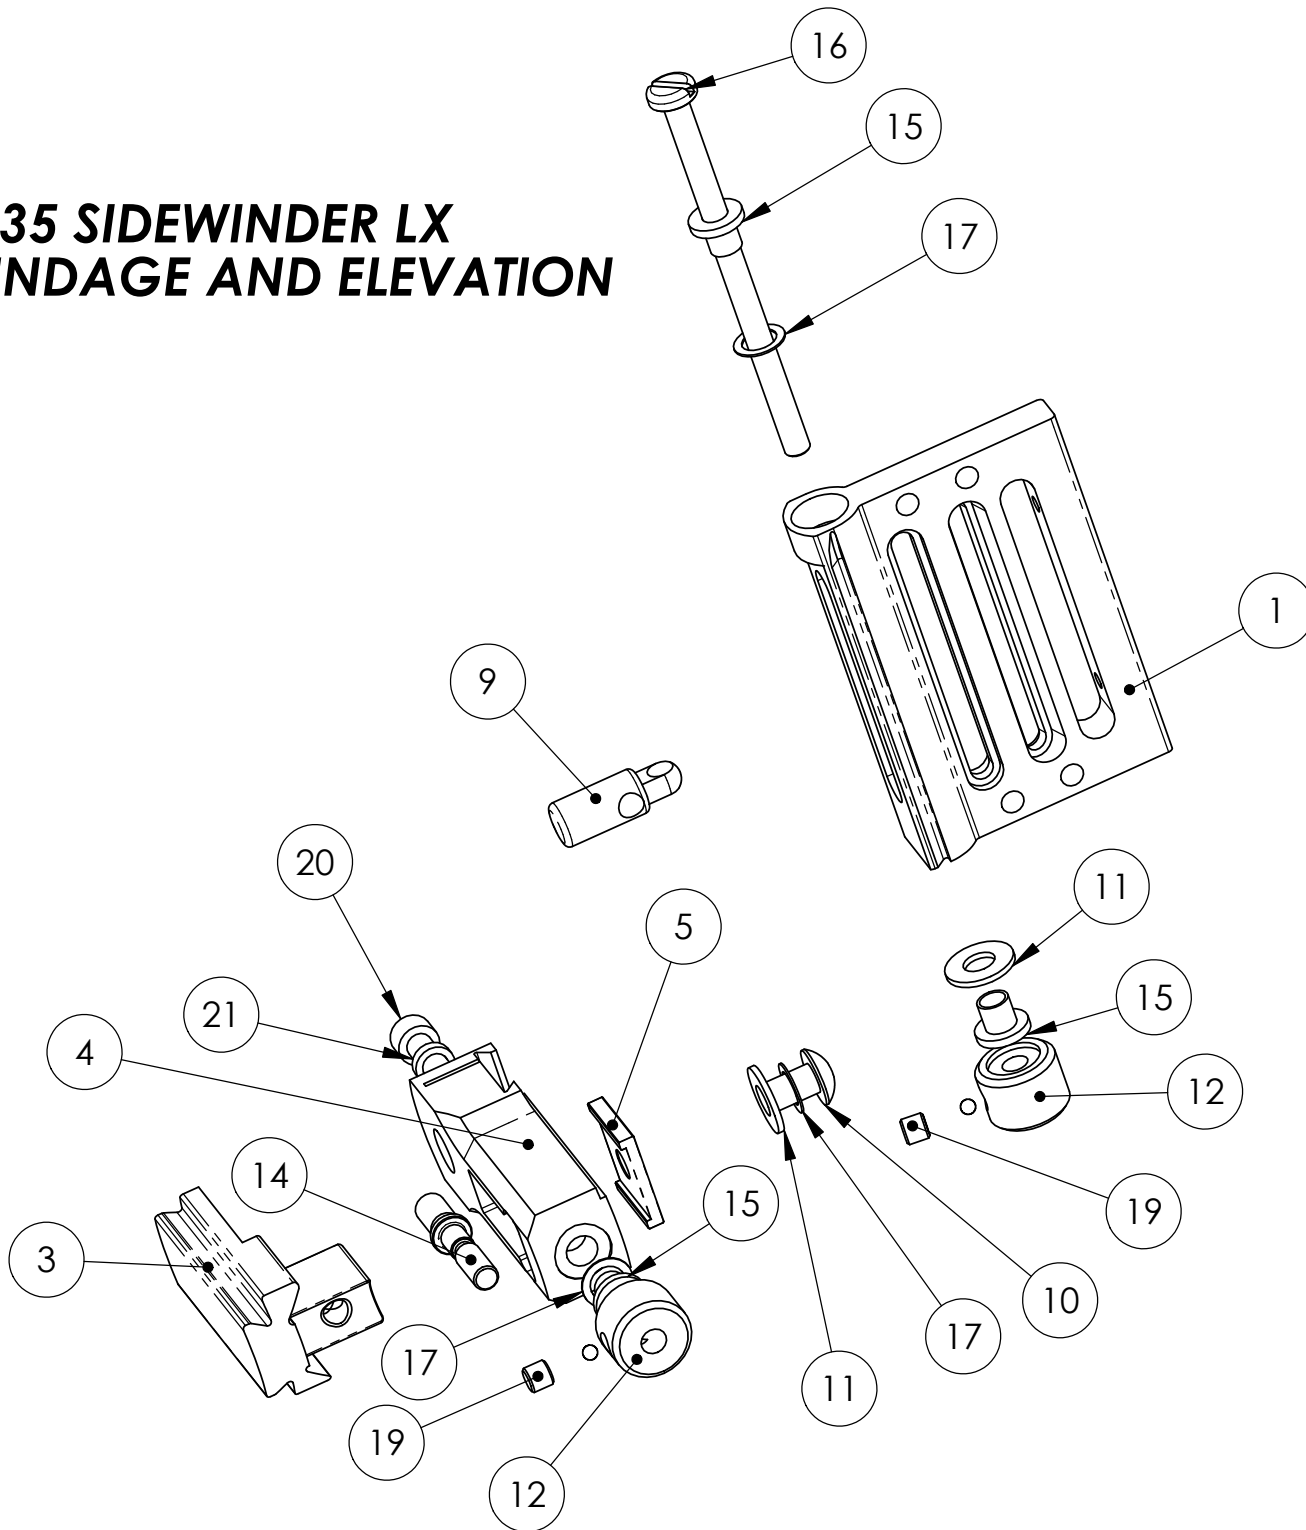

C-535 SIDEWINDER LX

C-535 SIDEWINDER LX EXTENSION AND RISER MOUNT

C-535 SIDEWINDER LX MICRO WINDAGE AND ELEVATION

C-535 SIDEWINDER LX BODY, PINS AND GUARD

C-535 SIDEWINDER LX ACCESSORIES

C-535 SIDEWINDER LX ITEM KEY

ITEM NO.	PART NUMBER	DESCRIPTION	QTY.
1	50977	SIGHT BODY	1
2	50909	PIN GUARD	1
3	50852	WINDAGE SLIDE, HALF	1
4	50846	WINDAGE SLIDE, HALF	1
5	50853	WINDAGE CAP	1
6	50979	DOVETAIL MOUNTING BLOCK	1
7	50980	SIDEWINDER EXTENSION	1
8	50978	KNOB	1
9	50686	PAWL	1
10	70093	8-32 X 1/4 BHCS	1
11	70019	.174 X 3/8 X 1/32 FW	2
12	50693	KNURLED KNOB	2
13	70178	3/16 X 1/4 PLASTIC DOWEL	1
14	50854	THREADED STUD	1
15	50685	BUSHING	3
16	70256	6-32 X 2 1/2 PHMS	1
17	70105	.280 X .192 X .01 WW	3
18	70049	2MM ACETATE BALL	2
19	70223	6-32 X 1/8 SSS (SS)	2
20	70244	6-32 X 3/4 SHCS	2
21	70264	#6 HI-COLLAR LOCK WASHER	2
22	50812	EXTENDED SIDEWINDER PIN	3
23	50810	SHORT SIDEWINDER PIN	2
24	50948	SPOOL HOLDER, LEFT	1
25	50949	SPOOL HOLDER, RIGHT	1
26	50885	FIBER SPOOL	1
27	50951	FIBER COVER	1
28	50952BLK	COVER HOLDER	2
29	70206	PARKER O-RING #2-014 BUNA	2
30	70236	4-40 X 1/4 SHCS	2
31	70186	4-40 X 5/8 SHCS	2
32	70172	4-40 X 5/16 SHCS	7
33	70022	#4 HI-COLLAR LOCK WASHER	9
34	70279	3/16 X 1/8 X 1/32 BRASS FW (BLK)	5
35	70139	4-40 X 7/16 SHCS	2
36	70293	8MM X 23MM TWO LINE LEVEL	1
37	70295	GREEN LIGHT STICK	1
38	70296	BLUE LIGHT STICK	1
39	50884	ENHANCER COVER	1
40	70102	10-24 X 1/2 FHCS	2
41	50677G	FORMED GREEN FIBER	2
42	50677R	FORMED RED FIBER	2
43	50677Y	FORMED YELLOW FIBER	1
44	70269	QUIVER SPACER	2
45	20220	TRANSPORT COVER	1