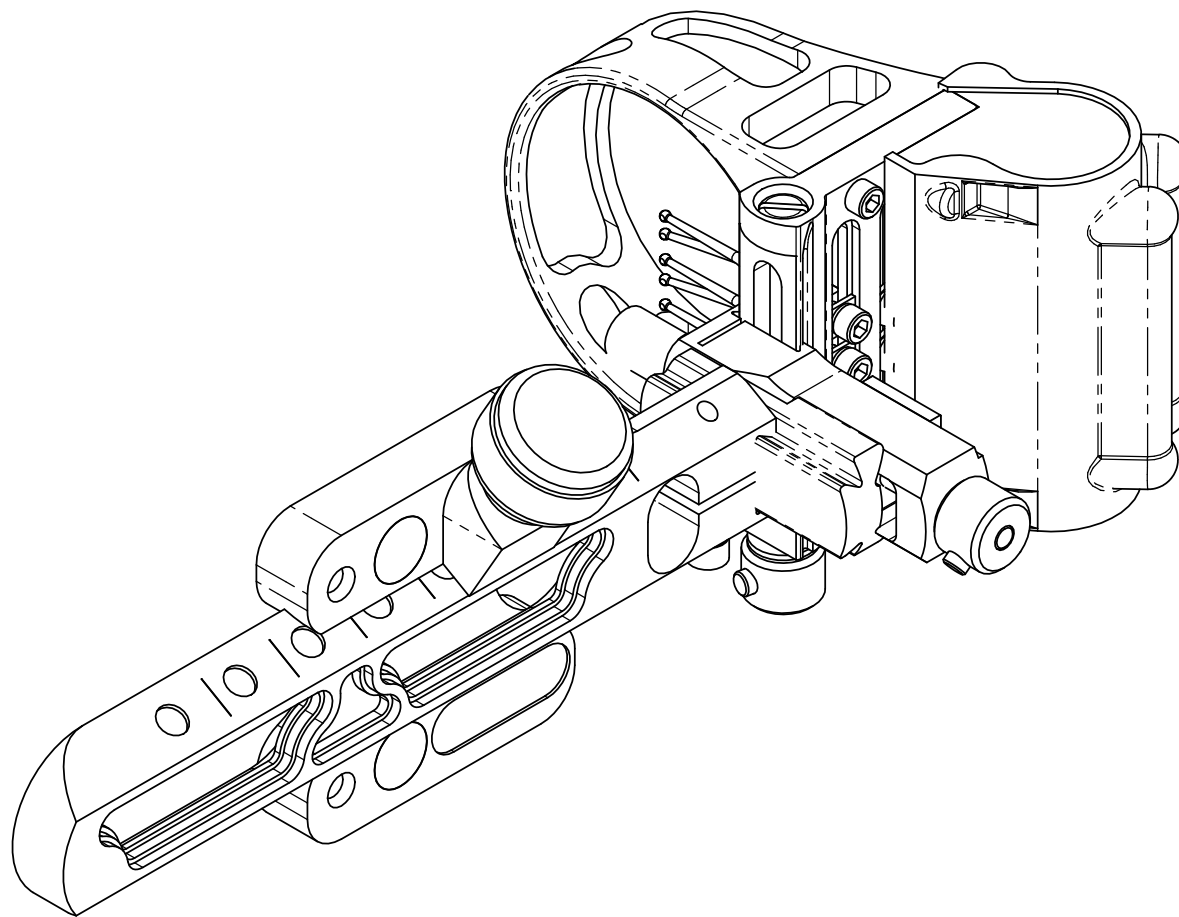

C-535 SIDEWINDER LX

C-535 SIDEWINDER LX EXTENSION AND RISER MOUNT

C-535 SIDEWINDER LX MICRO WINDAGE AND ELEVATION

C-535 SIDEWINDER LX BODY, PINS AND GUARD

C-535 SIDEWINDER LX ACCESSORIES

C-535 SIDEWINDER LX ITEM KEY

ITEM NO.	PART NUMBER	DESCRIPTION	QTY.
1	50977	SIGHT BODY	1
2	50909	PIN GUARD	1
3	50852	WINDAGE SLIDE, HALF	1
4	50846	WINDAGE SLIDE, HALF	1
5	50853	WINDAGE CAP	1
6	50979	DOVETAIL MOUNTING BLOCK	1
7	50980	SIDEWINDER EXTENSION	1
8	50978	KNOB	1
9	50686	PAWL	1
10	70093	8-32 X 1/4 BHCS	1
11	70019	.174 X 3/8 X 1/32 FW	2
12	50693	KNURLED KNOB	2
13	70178	3/16 X 1/4 PLASTIC DOWEL	1
14	50854	THREADED STUD	1
15	50685	BUSHING	3
16	70256	6-32 X 2 1/2 PHMS	1
17	70105	.280 X .192 X .01 WW	3
18	70049	2MM ACETATE BALL	2
19	70223	6-32 X 1/8 SSS (SS)	2
20	70244	6-32 X 3/4 SHCS	2
21	70264	#6 HI-COLLAR LOCK WASHER	2
22	50812	EXTENDED SIDEWINDER PIN	3
23	50810	SHORT SIDEWINDER PIN	2
24	50948	SPOOL HOLDER, LEFT	1
25	50949	SPOOL HOLDER, RIGHT	1
26	50885	FIBER SPOOL	1
27	50951	FIBER COVER	1
28	50952BLK	COVER HOLDER	2
29	70206	PARKER O-RING #2-014 BUNA	2
30	70236	4-40 X 1/4 SHCS	2
31	70186	4-40 X 5/8 SHCS	2
32	70172	4-40 X 5/16 SHCS	7
33	70022	#4 HI-COLLAR LOCK WASHER	9
34	70279	3/16 X 1/8 X 1/32 BRASS FW (BLK)	5
35	70139	4-40 X 7/16 SHCS	2
36	70293	8MM X 23MM TWO LINE LEVEL	1
37	70295	GREEN LIGHT STICK	1
38	70296	BLUE LIGHT STICK	1
39	50884	ENHANCER COVER	1
40	70102	10-24 X 1/2 FHCS	2
41	50677G	FORMED GREEN FIBER	2
42	50677R	FORMED RED FIBER	2
43	50677Y	FORMED YELLOW FIBER	1
44	70269	QUIVER SPACER	2
45	20220	TRANSPORT COVER	1