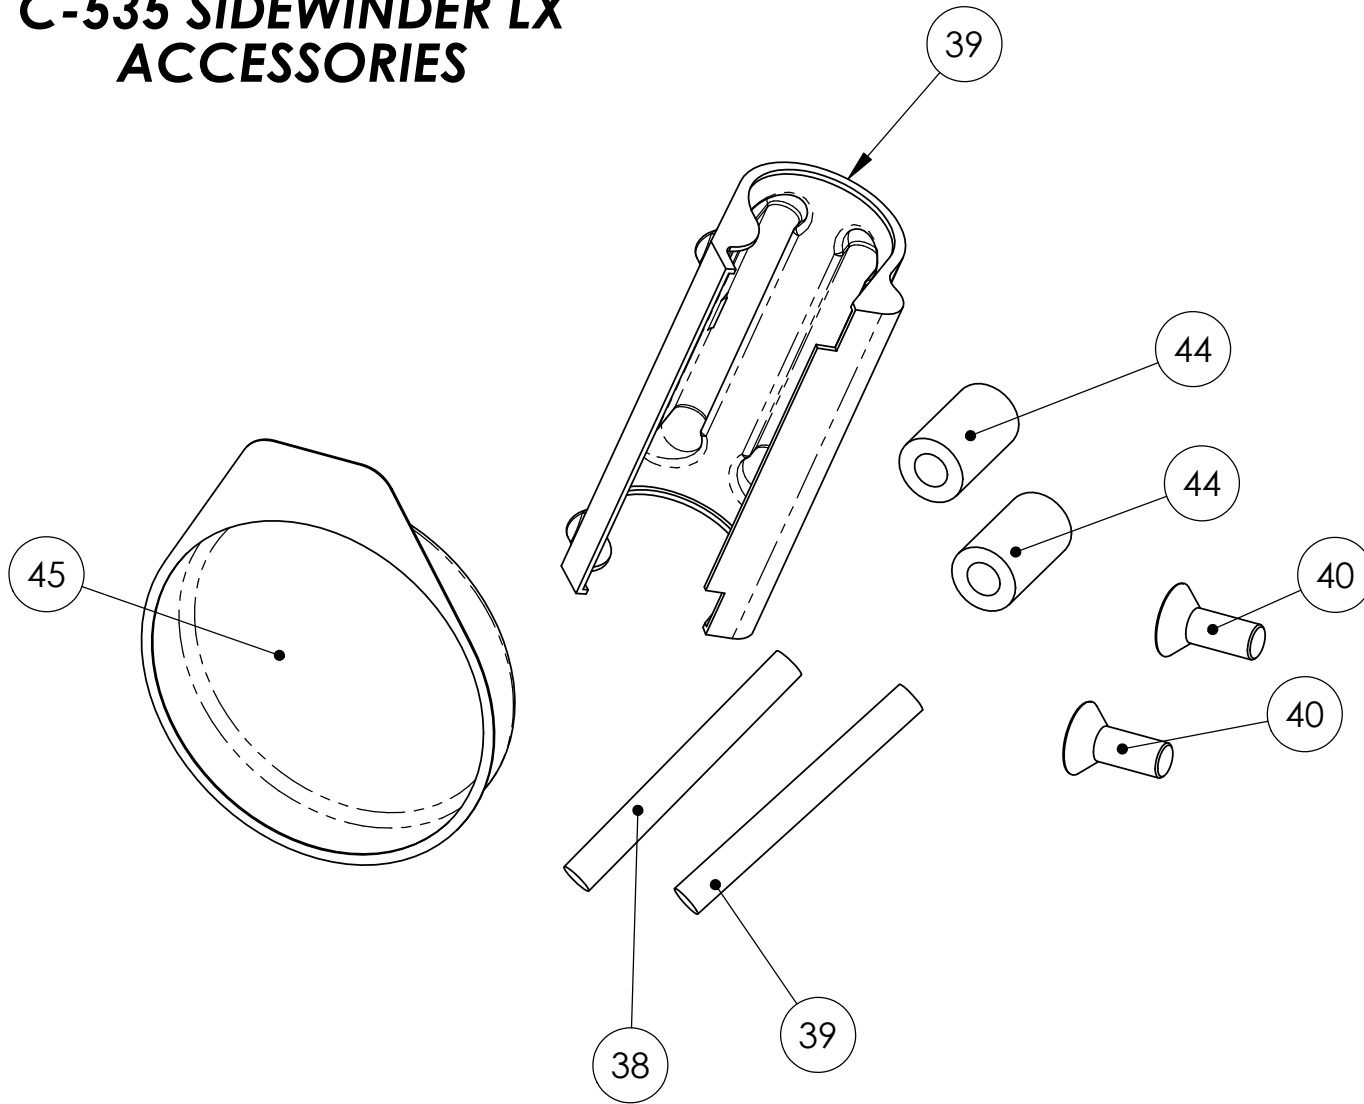

C-535 SIDEWINDER LX

C-535 SIDEWINDER LX EXTENSION AND RISER MOUNT

C-535 SIDEWINDER LX MICRO WINDAGE AND ELEVATION

C-535 SIDEWINDER LX BODY, PINS AND GUARD

C-535 SIDEWINDER LX ACCESSORIES

C-535 SIDEWINDER LX ITEM KEY

ITEM NO.	PART NUMBER	DESCRIPTION	QTY.
1	50977	SIGHT BODY	1
2	50909	PIN GUARD	1
3	50852	WINDAGE SLIDE, HALF	1
4	50846	WINDAGE SLIDE, HALF	1
5	50853	WINDAGE CAP	1
6	50979	DOVETAIL MOUNTING BLOCK	1
7	50980	SIDEWINDER EXTENSION	1
8	50978	KNOB	1
9	50686	PAWL	1
10	70093	8-32 X 1/4 BHCS	1
11	70019	.174 X 3/8 X 1/32 FW	2
12	50693	KNURLED KNOB	2
13	70178	3/16 X 1/4 PLASTIC DOWEL	1
14	50854	THREADED STUD	1
15	50685	BUSHING	3
16	70256	6-32 X 2 1/2 PHMS	1
17	70105	.280 X .192 X .01 WW	3
18	70049	2MM ACETATE BALL	2
19	70223	6-32 X 1/8 SSS (SS)	2
20	70244	6-32 X 3/4 SHCS	2
21	70264	#6 HI-COLLAR LOCK WASHER	2
22	50812	EXTENDED SIDEWINDER PIN	3
23	50810	SHORT SIDEWINDER PIN	2
24	50948	SPOOL HOLDER, LEFT	1
25	50949	SPOOL HOLDER, RIGHT	1
26	50885	FIBER SPOOL	1
27	50951	FIBER COVER	1
28	50952BLK	COVER HOLDER	2
29	70206	PARKER O-RING #2-014 BUNA	2
30	70236	4-40 X 1/4 SHCS	2
31	70186	4-40 X 5/8 SHCS	2
32	70172	4-40 X 5/16 SHCS	7
33	70022	#4 HI-COLLAR LOCK WASHER	9
34	70279	3/16 X 1/8 X 1/32 BRASS FW (BLK)	5
35	70139	4-40 X 7/16 SHCS	2
36	70293	8MM X 23MM TWO LINE LEVEL	1
37	70295	GREEN LIGHT STICK	1
38	70296	BLUE LIGHT STICK	1
39	50884	ENHANCER COVER	1
40	70102	10-24 X 1/2 FHCS	2
41	50677G	FORMED GREEN FIBER	2
42	50677R	FORMED RED FIBER	2
43	50677Y	FORMED YELLOW FIBER	1
44	70269	QUIVER SPACER	2
45	20220	TRANSPORT COVER	1