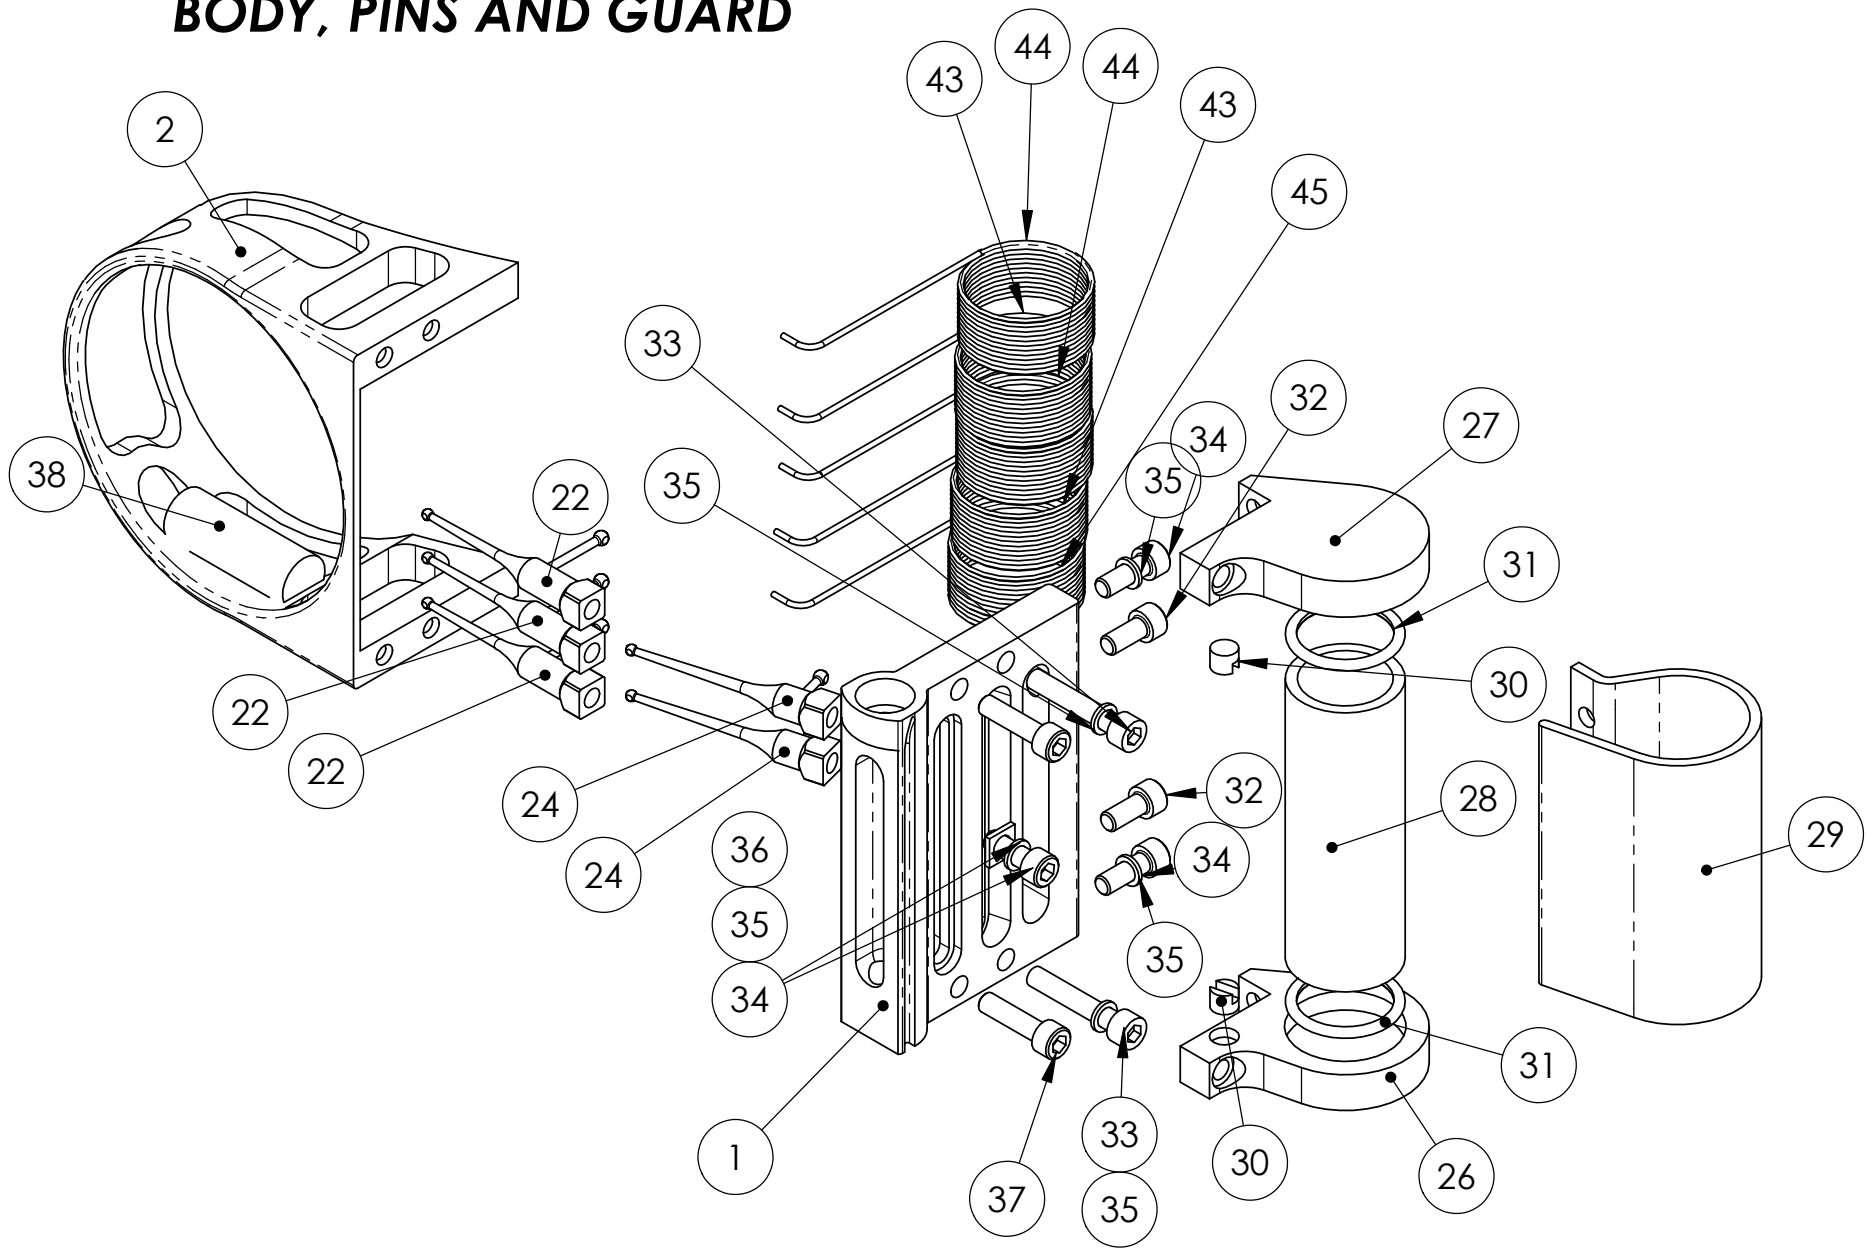

C-535 SIDEWINDER LX

C-535 SIDEWINDER LX EXTENSION AND RISER MOUNT

C-535 SIDEWINDER LX MICRO WINDAGE AND ELEVATION

C-535 SIDEWINDER LX BODY, PINS AND GUARD

C-535 SIDEWINDER LX ACCESSORIES

C-535 SIDEWINDER LX ITEM KEY

ITEM NO.	PART NUMBER	DESCRIPTION	QTY.
1	50977	SIGHT BODY	1
2	50909	PIN GUARD	1
3	50852	WINDAGE SLIDE, HALF	1
4	50846	WINDAGE SLIDE, HALF	1
5	50853	WINDAGE CAP	1
6	50979	DOVETAIL MOUNTING BLOCK	1
7	50980	SIDEWINDER EXTENSION	1
8	50978	KNOB	1
9	50686	PAWL	1
10	70093	8-32 X 1/4 BHCS	1
11	70019	.174 X 3/8 X 1/32 FW	2
12	50693	KNURLED KNOB	2
13	70178	3/16 X 1/4 PLASTIC DOWEL	1
14	50854	THREADED STUD	1
15	50685	BUSHING	3
16	70256	6-32 X 2 1/2 PHMS	1
17	70105	.280 X .192 X .01 WW	3
18	70049	2MM ACETATE BALL	2
19	70223	6-32 X 1/8 SSS (SS)	2
20	70244	6-32 X 3/4 SHCS	2
21	70264	#6 HI-COLLAR LOCK WASHER	2
22	50812	EXTENDED SIDEWINDER PIN	3
23	50810	SHORT SIDEWINDER PIN	2
24	50948	SPOOL HOLDER, LEFT	1
25	50949	SPOOL HOLDER, RIGHT	1
26	50885	FIBER SPOOL	1
27	50951	FIBER COVER	1
28	50952BLK	COVER HOLDER	2
29	70206	PARKER O-RING #2-014 BUNA	2
30	70236	4-40 X 1/4 SHCS	2
31	70186	4-40 X 5/8 SHCS	2
32	70172	4-40 X 5/16 SHCS	7
33	70022	#4 HI-COLLAR LOCK WASHER	9
34	70279	3/16 X 1/8 X 1/32 BRASS FW (BLK)	5
35	70139	4-40 X 7/16 SHCS	2
36	70293	8MM X 23MM TWO LINE LEVEL	1
37	70295	GREEN LIGHT STICK	1
38	70296	BLUE LIGHT STICK	1
39	50884	ENHANCER COVER	1
40	70102	10-24 X 1/2 FHCS	2
41	50677G	FORMED GREEN FIBER	2
42	50677R	FORMED RED FIBER	2
43	50677Y	FORMED YELLOW FIBER	1
44	70269	QUIVER SPACER	2
45	20220	TRANSPORT COVER	1