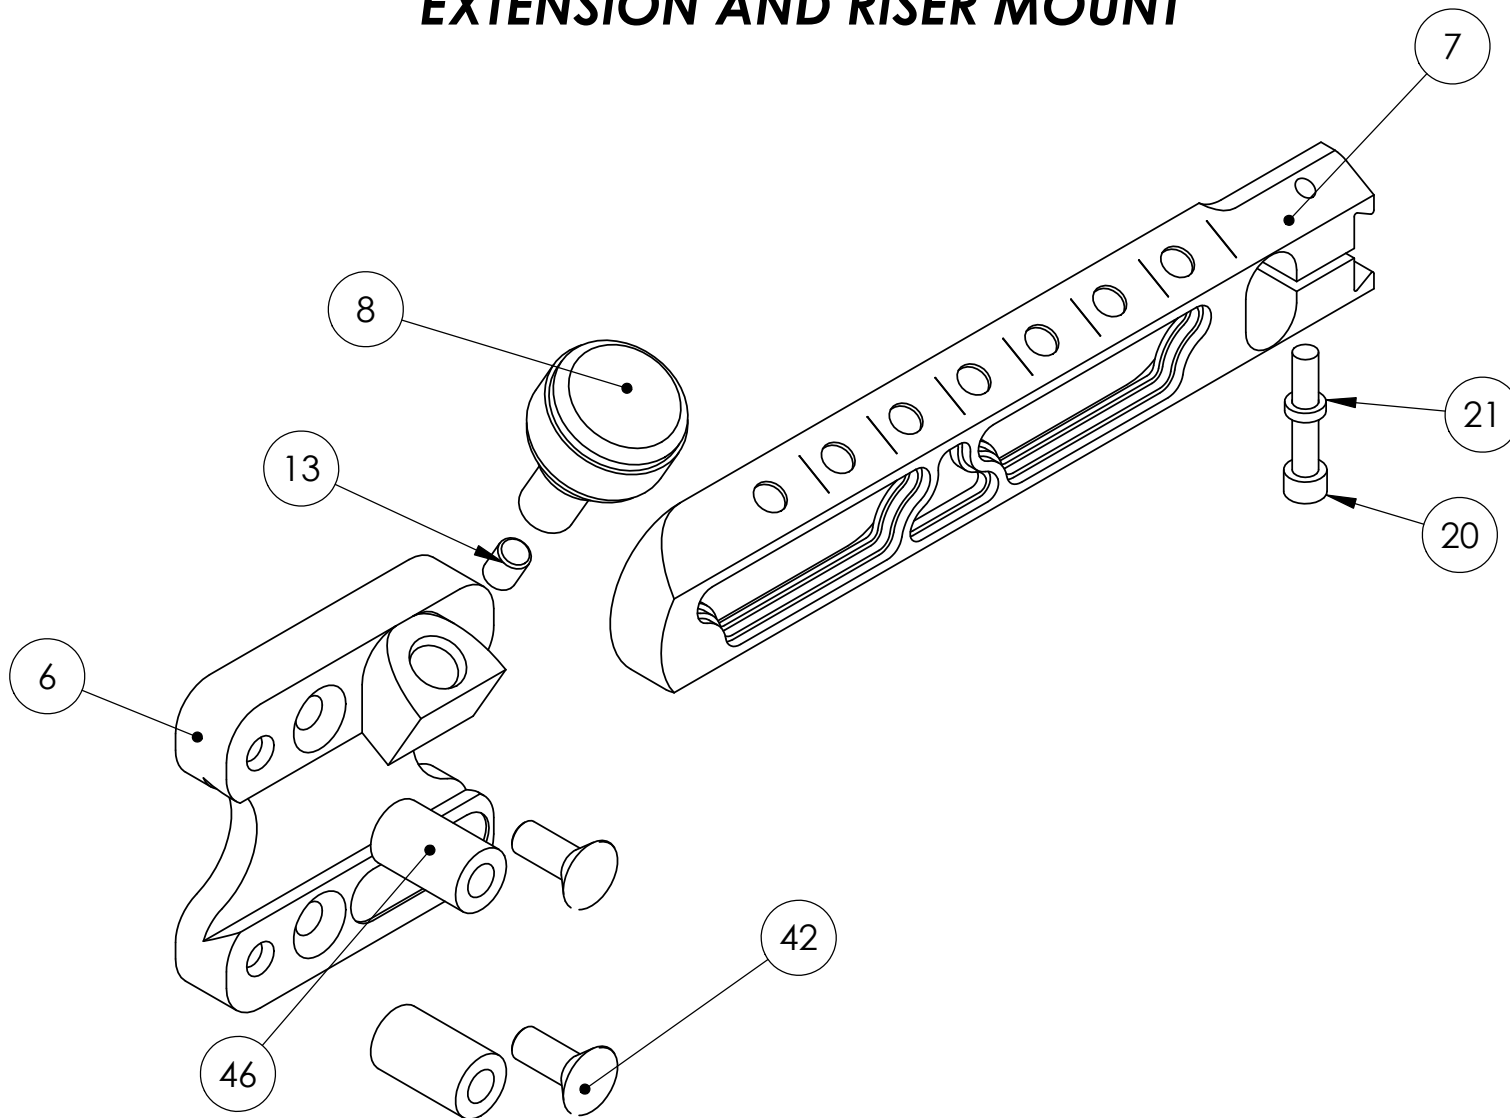

C-535 SIDEWINDER LX

C-535 SIDEWINDER LX EXTENSION AND RISER MOUNT

C-535 SIDEWINDER LX MICRO WINDAGE AND ELEVATION

C-535 SIDEWINDER LX BODY, PINS AND GUARD

C-535 SIDEWINDER LX ACCESSORIES

C-535 SIDEWINDER LX ITEM KEY

ITEM NO.	PART NUMBER	DESCRIPTION	QTY.
1	50977	SIGHT BODY	1
2	50909	PIN GUARD	1
3	50852	WINDAGE SLIDE, HALF	1
4	50846	WINDAGE SLIDE, HALF	1
5	50853	WINDAGE CAP	1
6	50979	DOVETAIL MOUNTING BLOCK	1
7	50980	SIDEWINDER EXTENSION	1
8	50978	KNOB	1
9	50686	PAWL	1
10	70093	8-32 X 1/4 BHCS	1
11	70019	.174 X 3/8 X 1/32 FW	2
12	50693	KNURLED KNOB	2
13	70178	3/16 X 1/4 PLASTIC DOWEL	1
14	50854	THREADED STUD	1
15	50685	BUSHING	3
16	70256	6-32 X 2 1/2 PHMS	1
17	70105	.280 X .192 X .01 WW	3
18	70049	2MM ACETATE BALL	2
19	70223	6-32 X 1/8 SSS (SS)	2
20	70244	6-32 X 3/4 SHCS	2
21	70264	#6 HI-COLLAR LOCK WASHER	2
22	50812	EXTENDED SIDEWINDER PIN	3
23	50810	SHORT SIDEWINDER PIN	2
24	50948	SPOOL HOLDER, LEFT	1
25	50949	SPOOL HOLDER, RIGHT	1
26	50885	FIBER SPOOL	1
27	50951	FIBER COVER	1
28	50952BLK	COVER HOLDER	2
29	70206	PARKER O-RING #2-014 BUNA	2
30	70236	4-40 X 1/4 SHCS	2
31	70186	4-40 X 5/8 SHCS	2
32	70172	4-40 X 5/16 SHCS	7
33	70022	#4 HI-COLLAR LOCK WASHER	9
34	70279	3/16 X 1/8 X 1/32 BRASS FW (BLK)	5
35	70139	4-40 X 7/16 SHCS	2
36	70293	8MM X 23MM TWO LINE LEVEL	1
37	70295	GREEN LIGHT STICK	1
38	70296	BLUE LIGHT STICK	1
39	50884	ENHANCER COVER	1
40	70102	10-24 X 1/2 FHCS	2
41	50677G	FORMED GREEN FIBER	2
42	50677R	FORMED RED FIBER	2
43	50677Y	FORMED YELLOW FIBER	1
44	70269	QUIVER SPACER	2
45	20220	TRANSPORT COVER	1